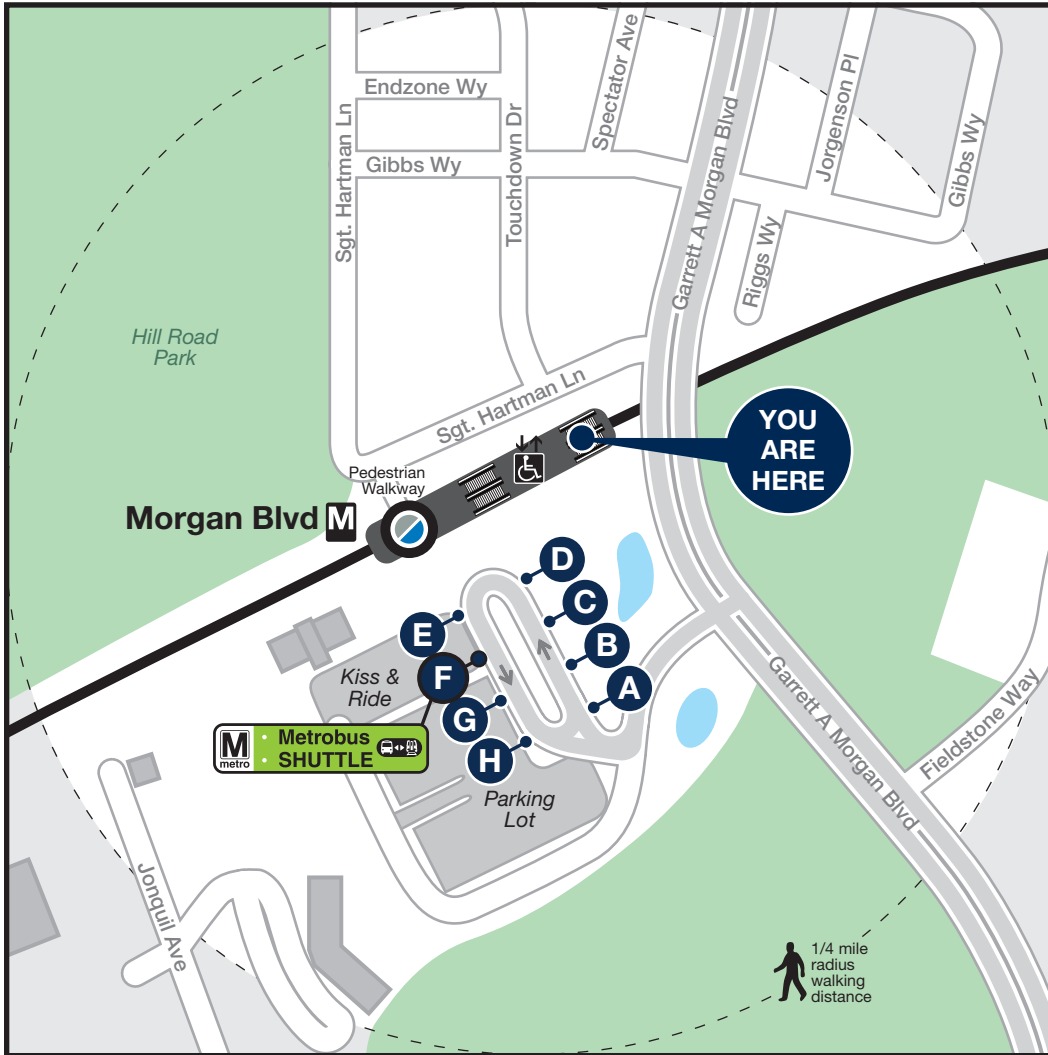

Station Vicinity Map Morgan Blvd

LEGEND

A Bus Stop (on the street) **A** Bus Bay (at the station)

The lettered discs on this map will help you locate the bus stop or bay near this station. Be advised the letters are not displayed on the street bus stops.

Elevator

Escalator

Bus Route

Metrorail Station and line

41.110.EVAC-0622

F Metrobus SHUTTLE

In the event of an emergency, this bus stop will also be served by shuttle buses.

Approximate walking distance to the next Metro Station from this exit

There are no stations within a reasonable walking distance.

BUS SERVICE AND BOARDING LOCATIONS

Route	Destination	Board at
THE BUS-PRINCE GEORGE'S COUNTY		
22	Capitol Heights	E
24	Largo Town Center	D
26	PG Sports Complex	C